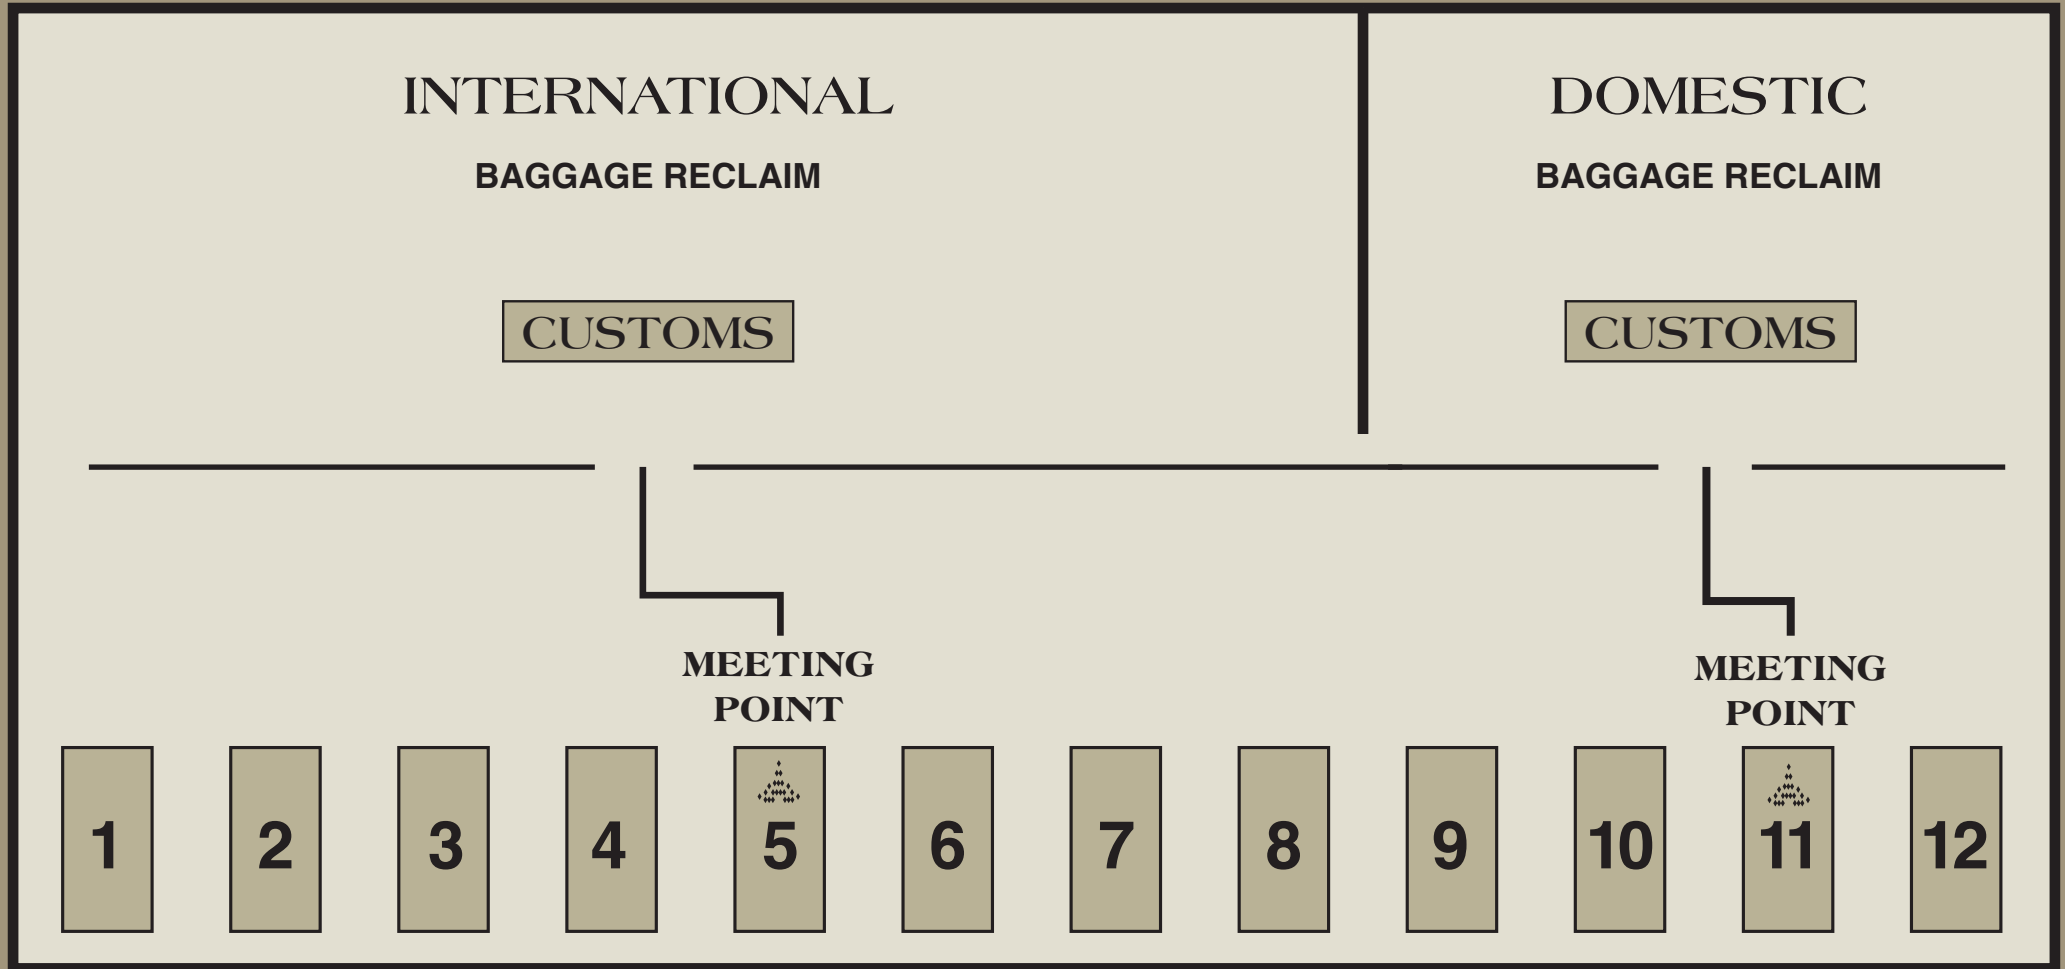

Don Muang International Airport

TERMINAL 1 (INTERNATIONAL FLIGHT)

TERMINAL 2 (DOMESTIC FLIGHT)

INTERNATIONAL AND DOMESTIC ARRIVALS

For Domestic and International Arrivals, exit via the gate, pass through customs, then turn left (Domestic) turn right (International) and proceed to the meeting area.

Terminal 1 (International Flight)

Gate 1-8 & Our representative will greet you at Meeting Point between gate 5

Terminal 2 (Domestic Flight)

Gate 9-12 & Our representative will greet you at Meeting Point between gate 11