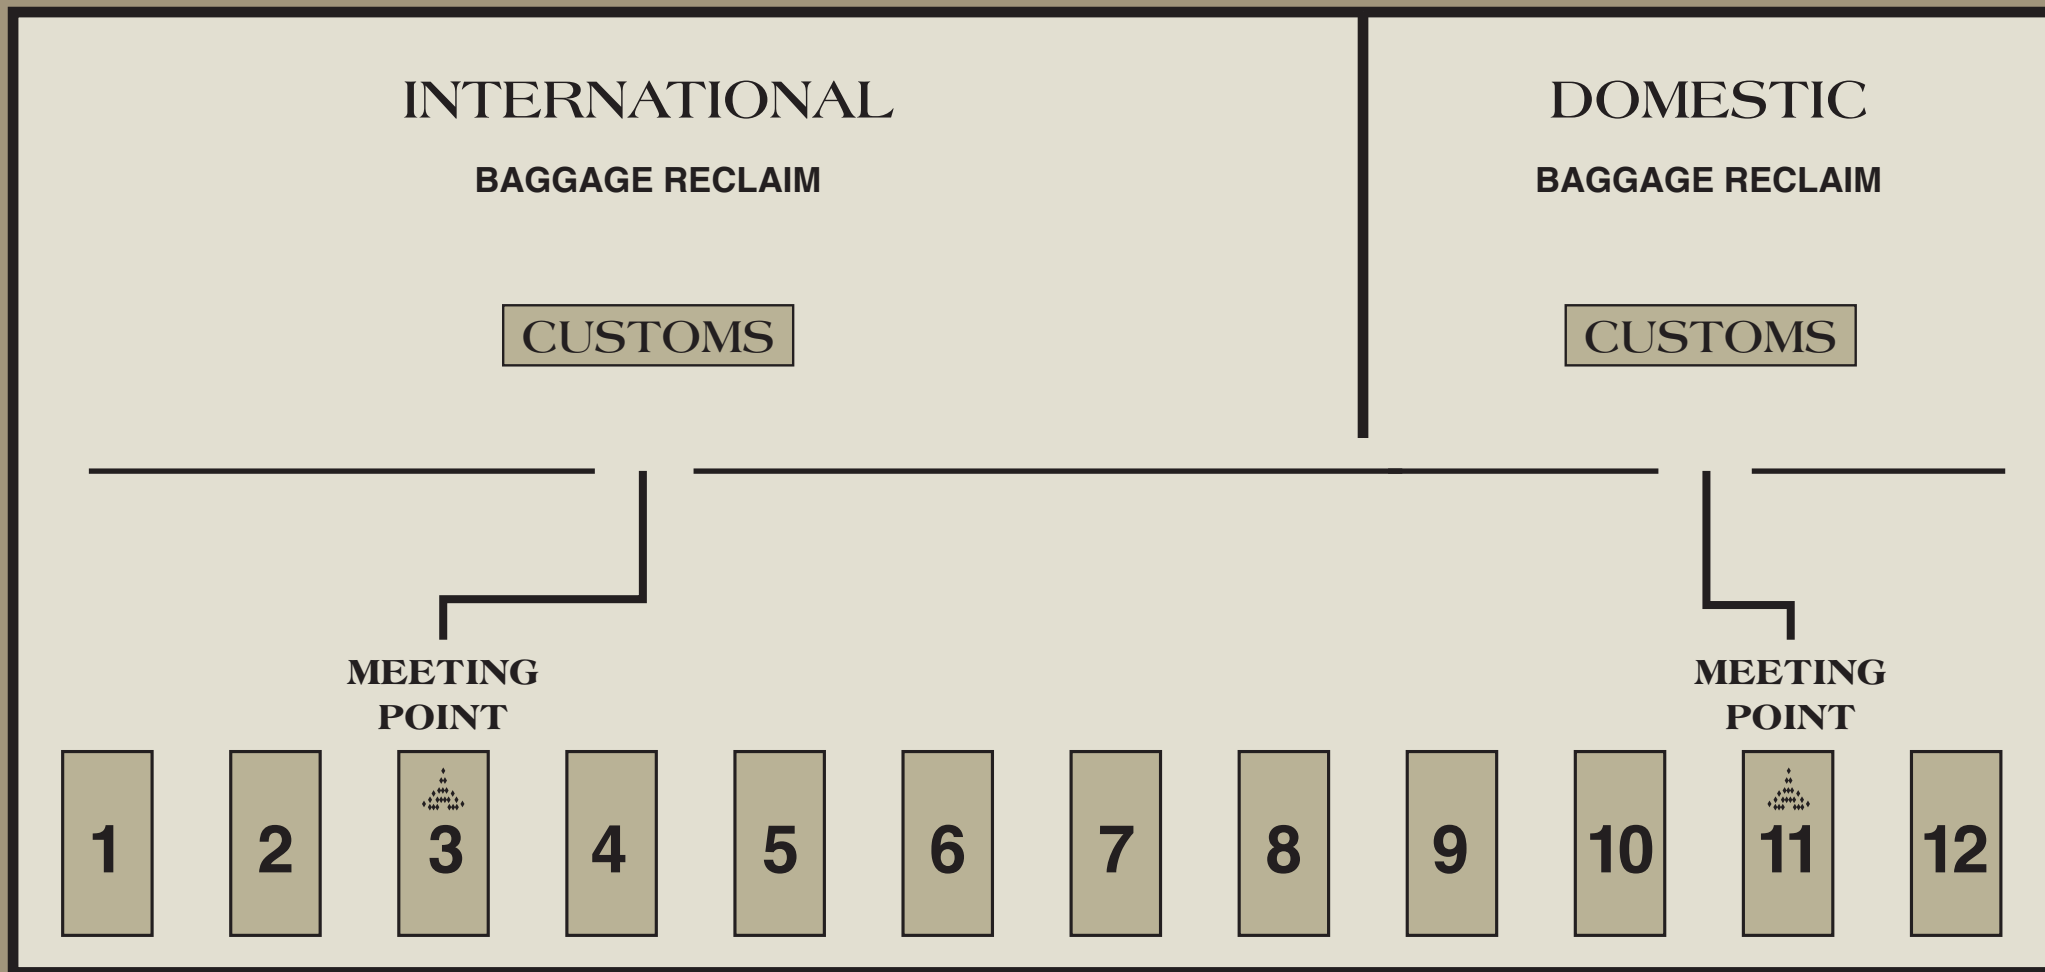

# Don Muang International Airport

TERMINAL 1 (INTERNATIONAL FLIGHT)

TERMINAL 2 (DOMESTIC FLIGHT)

## INTERNATIONAL AND DOMESTIC ARRIVALS

For Domestic and International Arrivals, exit via the gate, pass through customs, then turn left (Domestic) turn right (International) and proceed to the meeting area.

### Terminal 1 (International Flight)

Gate 1-8 & Our representative will greet you at Meeting Point between gate 3