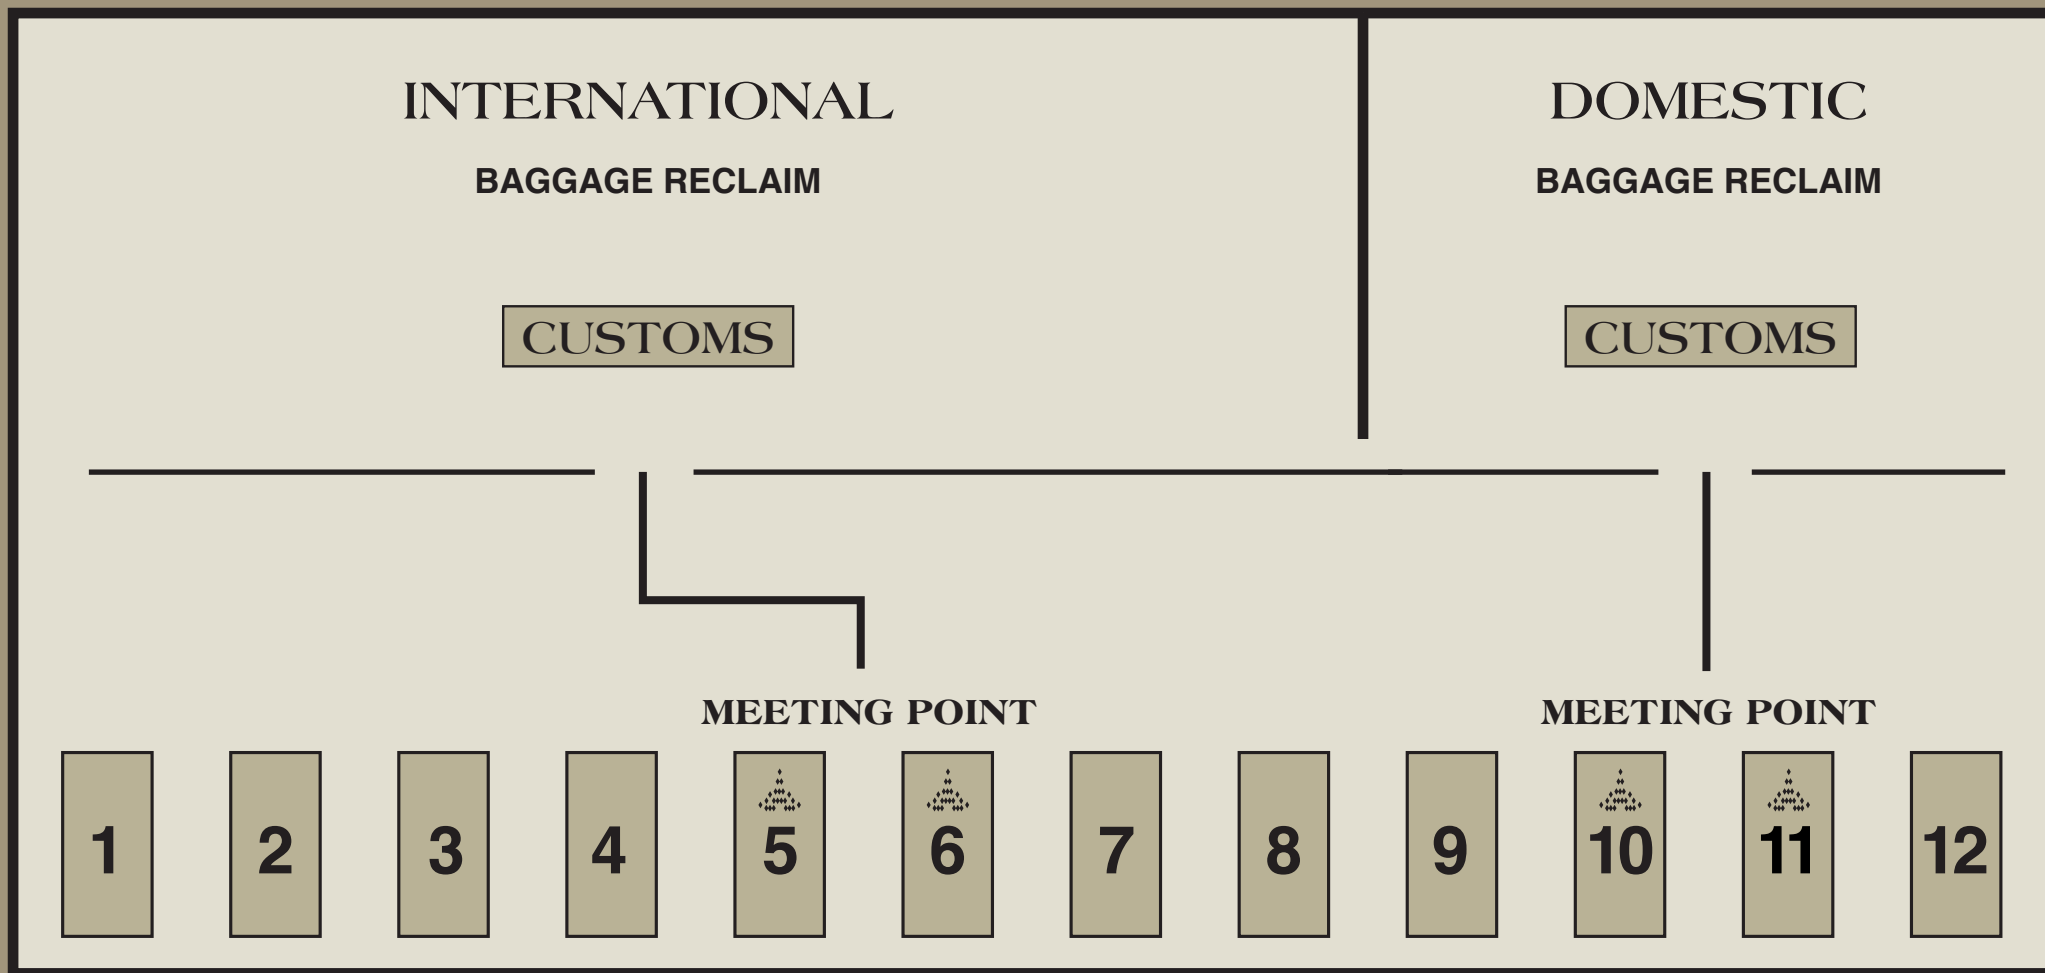

Don Muang International Airport

TERMINAL 1 (INTERNATIONAL FLIGHT)

TERMINAL 2 (DOMESTIC FLIGHT)

INTERNATIONAL AND DOMESTIC ARRIVALS

For Domestic and International Arrivals, exit via the gate, pass through customs, then turn left and proceed to the meeting area.

Terminal 1 (International Flight)

Gate 1-8 & Our representative will greet you at Meeting Point between gate 5-6

Terminal 2 (Domestic Flight)

Gate 9-12 & Our representative will greet you at Meeting Point between gate 10-11